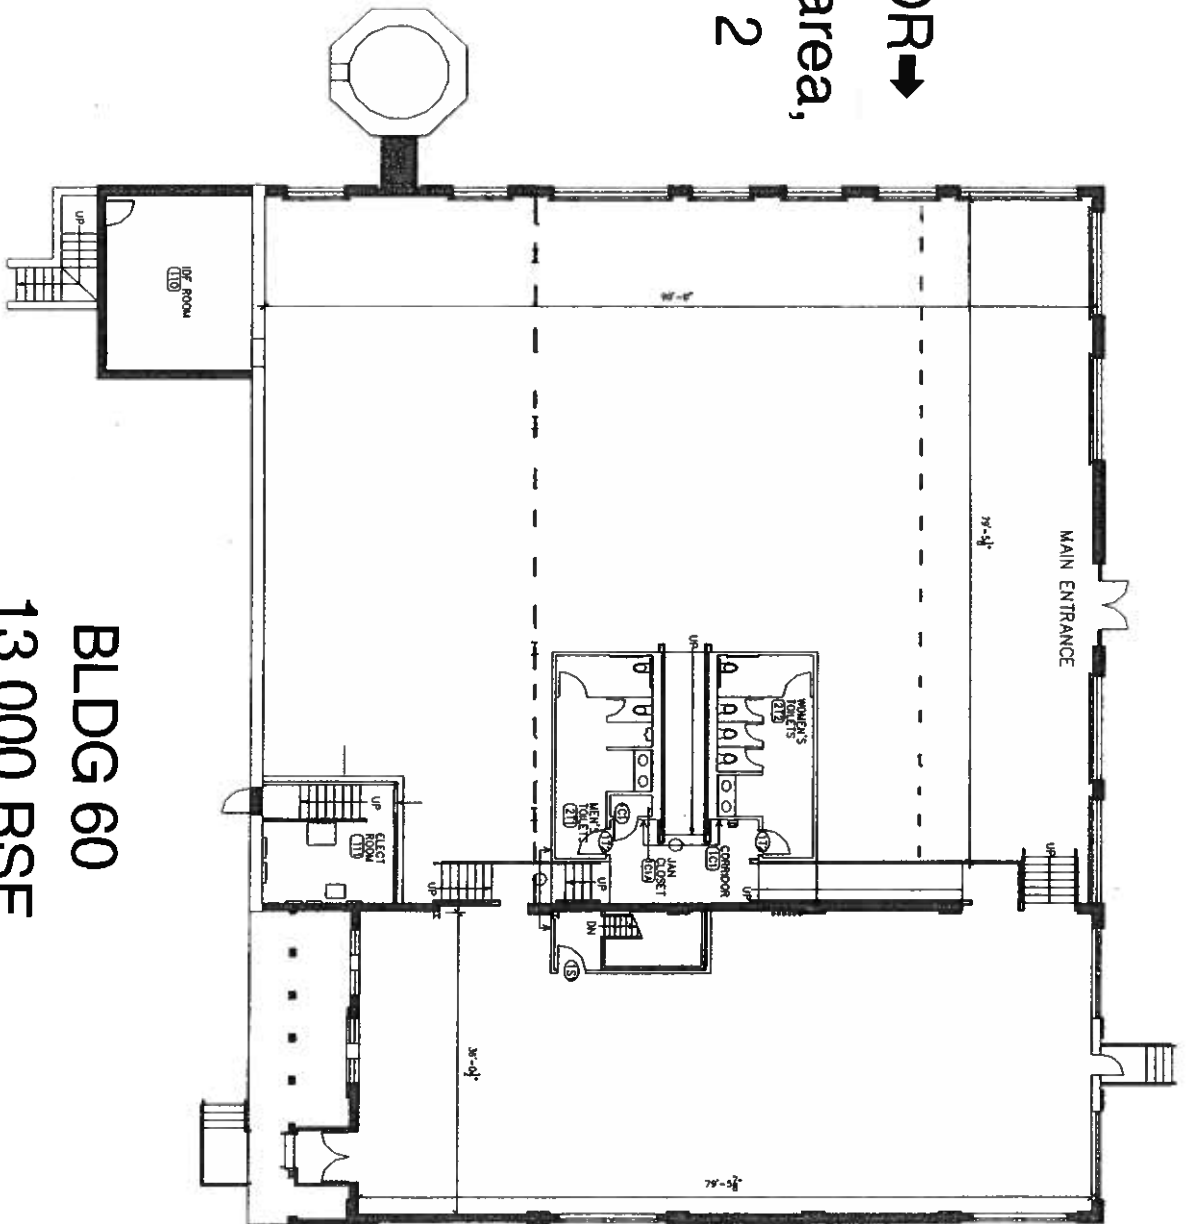

2ND FLOOR →

dotted line area,

see page 2

BLDG 60

13,000 RSF

1 KINGSBURY AVENUE

# MEZZANINE LEVEL